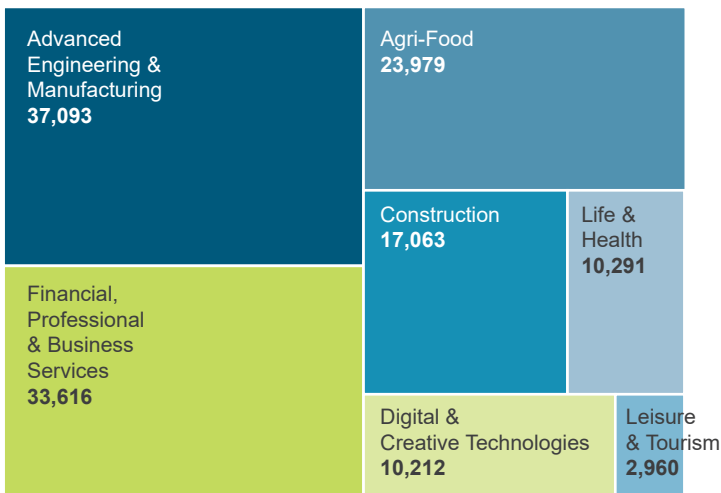

The Invest NI KPIs cover those businesses supported by Invest NI. These figures should not be interpreted as reflective of the whole NI economy, for which more comprehensive data are available from the NI Statistics and Research Agency (NISRA).

Employment by Sector

Sales by Sector

Sales by Market

Employment by Council Area